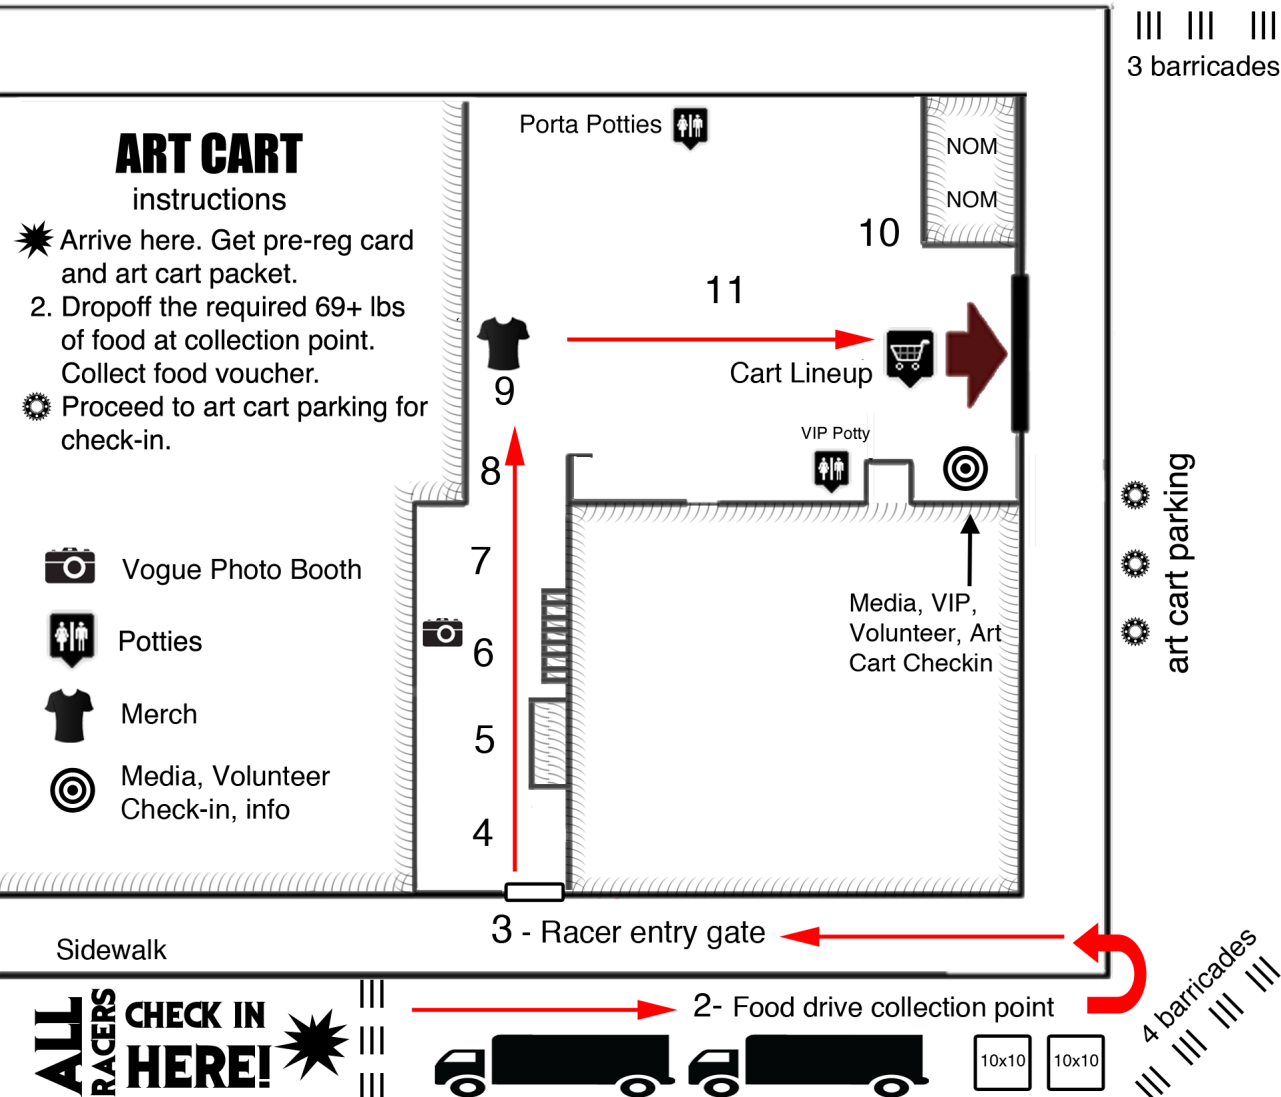

CHIDITAROD XII

SITE PLAN / STARTING LINE

Grand Ave

Ferdinand

ART CART instructions

- ✦ Arrive here. Get pre-reg card and art cart packet.
- 2. Dropoff the required 69+ lbs of food at collection point. Collect food voucher.
- ⚙️ Proceed to art cart parking for check-in.

- Vogue Photo Booth
- Potties
- Merch
- Media, Volunteer Check-in, info

Spectators

Spectators

Spectators

Hubbard

Wolcott

- ### Racer Instructions
- ✦ Arrive Here. Get pre-registration card.
 - 2. Drop-off the required 69+ lbs of food at collection point & collect food voucher.
 - 3. Enter the gate (3) on Hubbard St. You MUST have all 5 racers AND your food voucher to enter the gate.
 - 4. Check in.
 - 5. Attach bib to cart.
 - 6. Take team mugshots.
 - 7. Complete sign-in & receive racer pack.
 - 8. Visit the vogue photo booth
 - 9, 10, 11. Nab merch, eat breakfast, meet fellow racers, then mush!